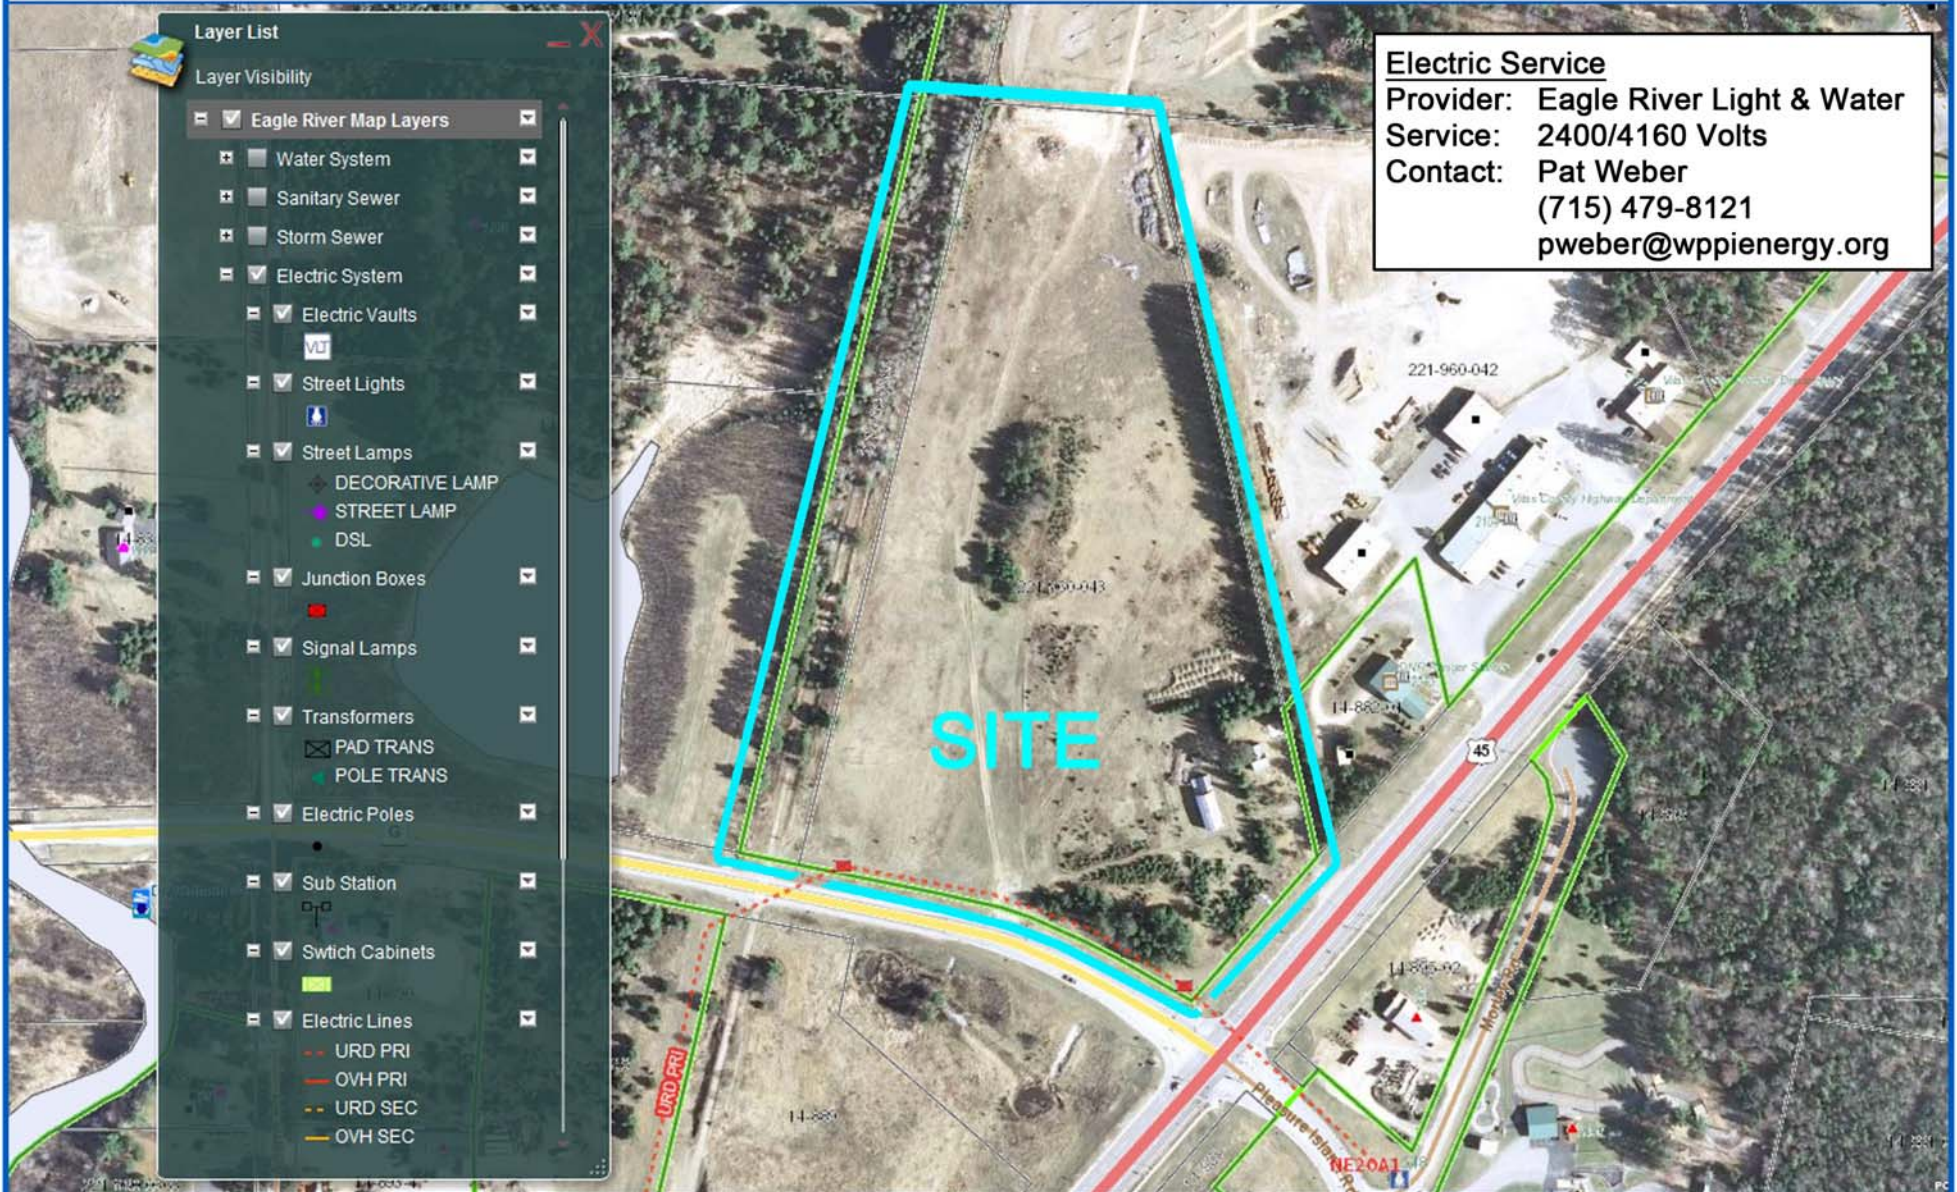

Highway 45 & Highway G - Eagle River, Wisconsin

Electric Service

Ruedebusch Development
4605 Dovetail Drive
Madison, WI 53704

Kyle Adams
(608) 243-9070
kylea@ruedebusch.com