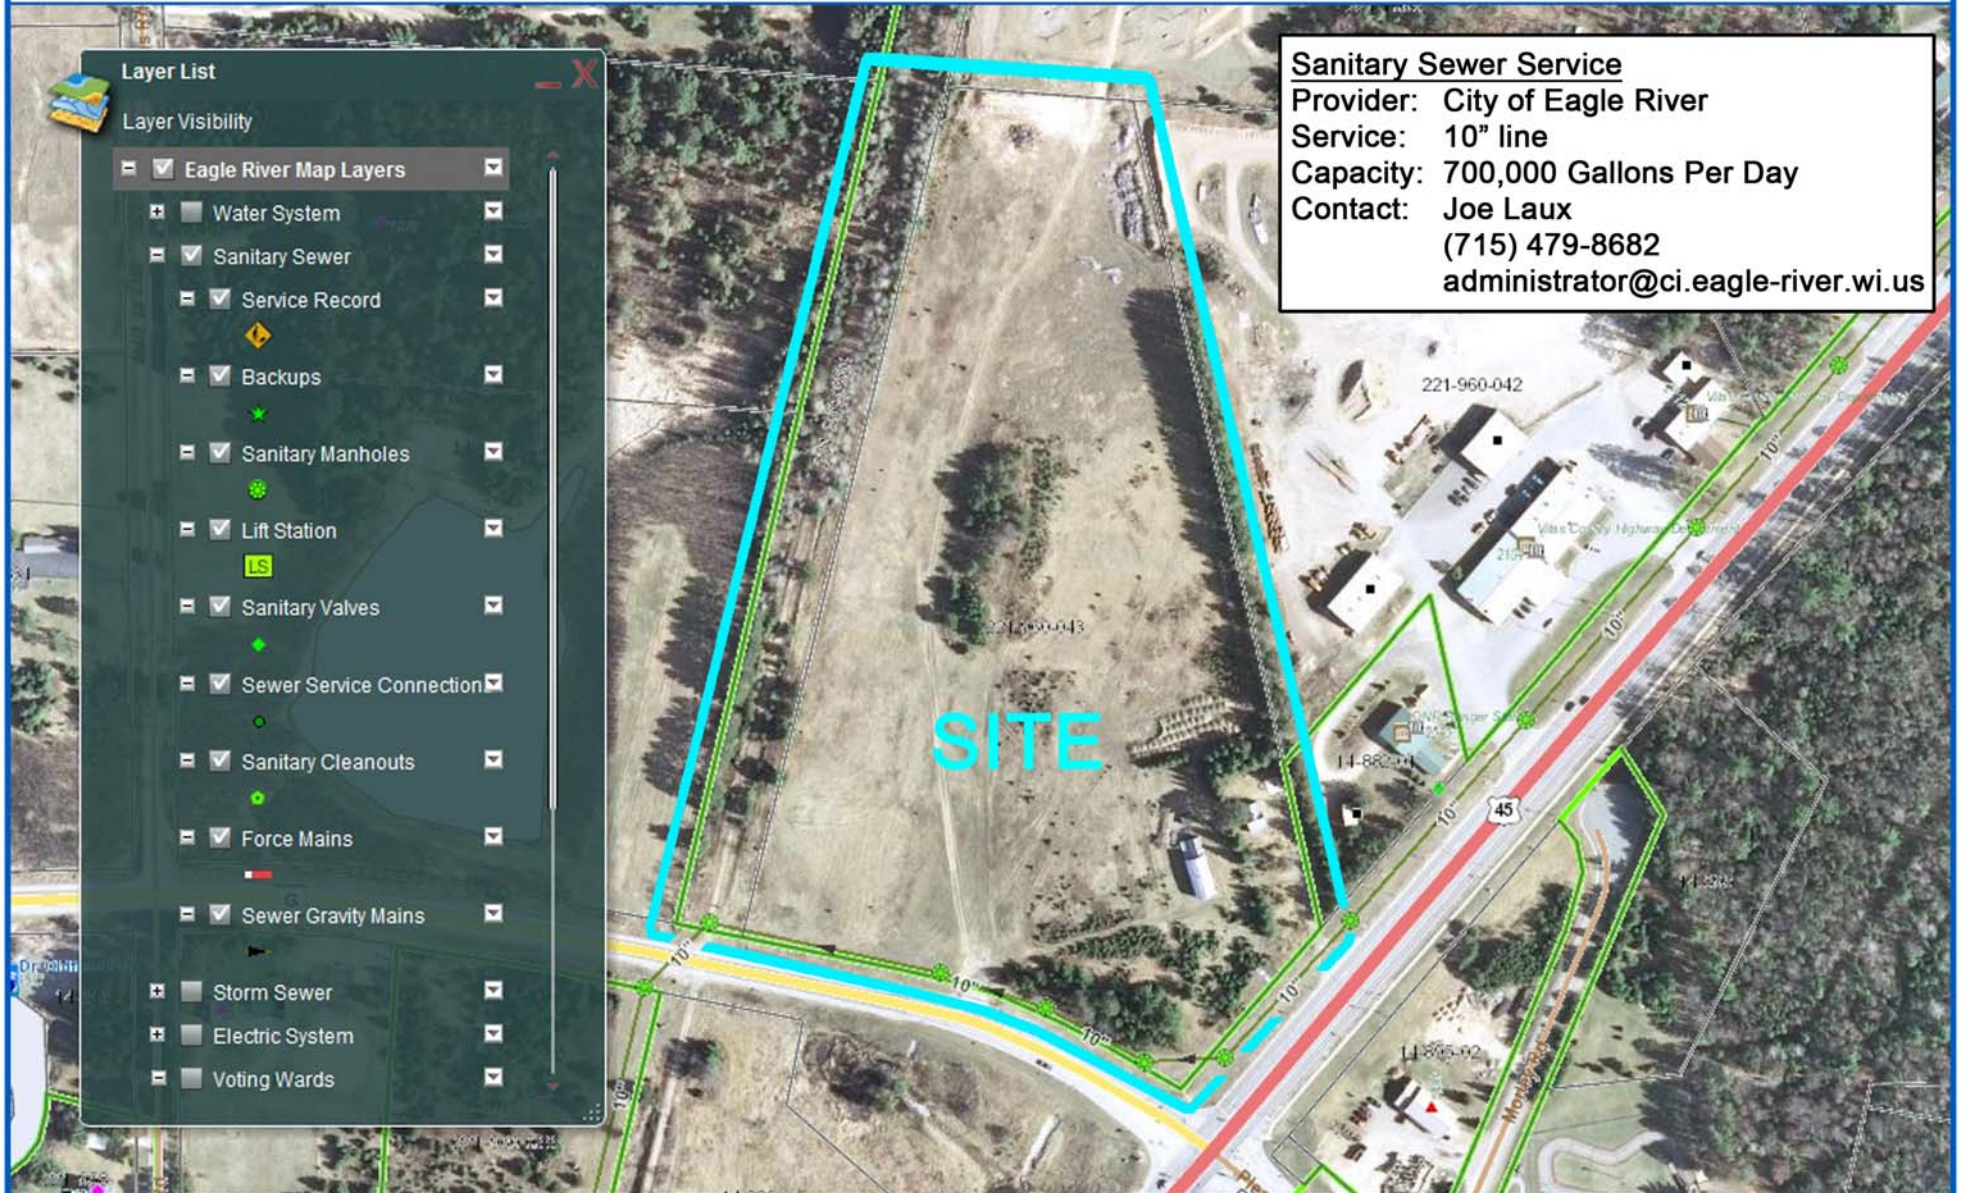

# Highway 45 & Highway G - Eagle River, Wisconsin

## Sanitary Sewer Service

**Ruedebusch Development**  
4605 Dovetail Drive  
Madison, WI 53704

**Kyle Adams**  
(608) 243-9070  
kylea@ruedebusch.com